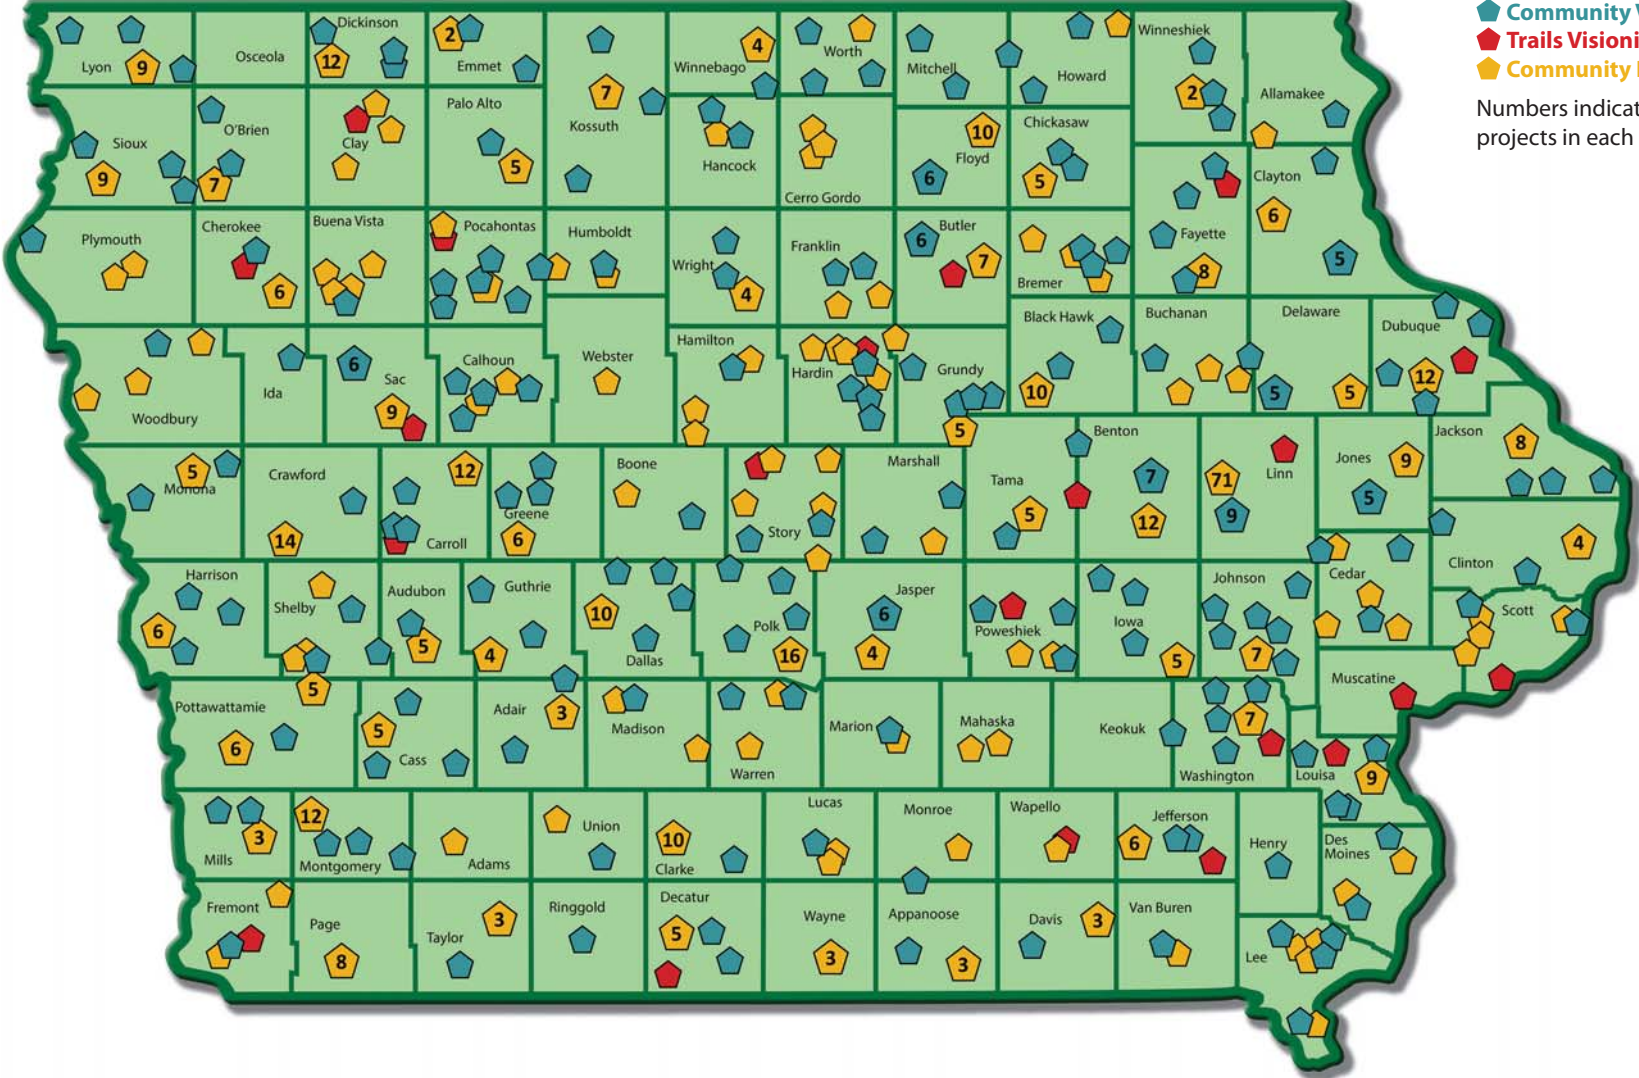

Iowa's Living Roadways 1996-2017

◆ Community Visioning
◆ Trails Visioning
◆ Community Projects
 Numbers indicate total projects in each county.

Ackley	◆ 4	Anamosa	◆ 3	Beaman	◆ 2	Butler Township	◆ 2	Cedar Rapids	◆ 6	Clarinda	◆ 6
Adel	◆ 2	Aplington	◆ 3	Bedford	◆ 2	Calhoun County	◆ 2	Cedar Valley Trail	◆ 2	Clarion	◆ 2
Ainsworth	◆ 2	Arnolds Park	◆ 12	Belle Plaine	◆ 2	Callender	◆ 2	Center Point	◆ 2	Clarksville	◆ 2
Akron	◆ 2	Asbury	◆ 4	Belmond	◆ 2	Calmar	◆ 2	Centerville	◆ 2	Clay County	◆ 2
Albia	◆ 2	Atlantic	◆ 4	Bettendorf	◆ 2	Carlisle	◆ 2	Central City	◆ 2	Clayton County	◆ 2
Alburnett	◆ 3	Auburn	◆ 4	Bloomfield	◆ 2	Carroll	◆ 2	Chariton	◆ 2	Clear Lake	◆ 3
Alden	◆ 3	Audubon	◆ 4	Bondurant	◆ 3	Carson	◆ 3	Charles City	◆ 2	Clermont	◆ 3
Algona	◆ 5	Balltown	◆ 4	Brighton	◆ 3	Cascade	◆ 3	Cherokee	◆ 7	Clinton	◆ 3
Allison	◆ 5	Bancroft	◆ 4	Britt	◆ 3	Cedar County	◆ 3	Churdan	◆ 7		
Alton	◆ 3	Beacon	◆ 3	Brooklyn	◆ 3	Cedar Falls	◆ 3	Clarence	◆ 3		